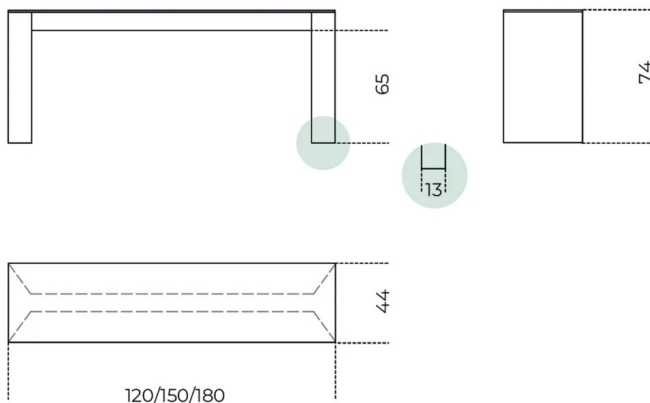

Inches (L x P x H)

71 x 17 $\frac{1}{2}$ x 29 $\frac{3}{4}$